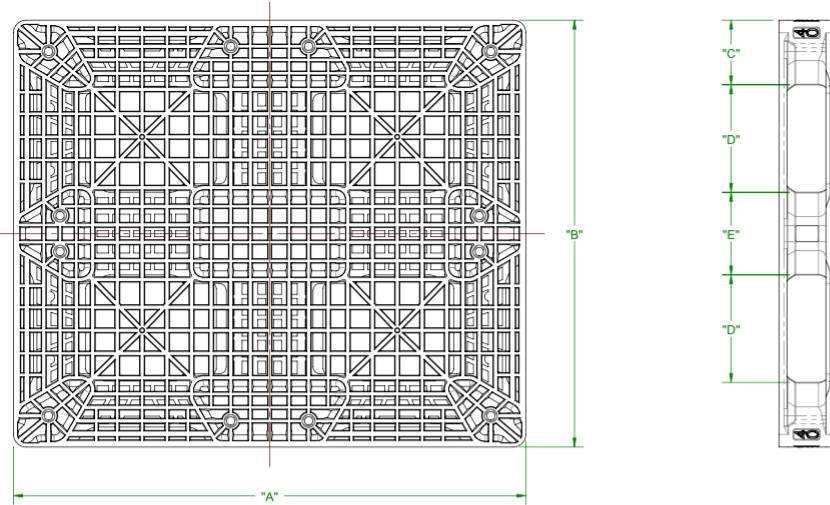

Technical Drawings

TOP VIEW

SIDE VIEW

FRONT VIEW

DIM "A"	DIM "B"	DIM "C"	DIM "D"	DIM "E"	DIM "F"	DIM "G"	DIM "H"	DIM "J"	DIM "K"	DIM "L"
48.062	40.052	6.068	10.073	7.76	10.113	13.818	7.009	.751	3.630	5.132