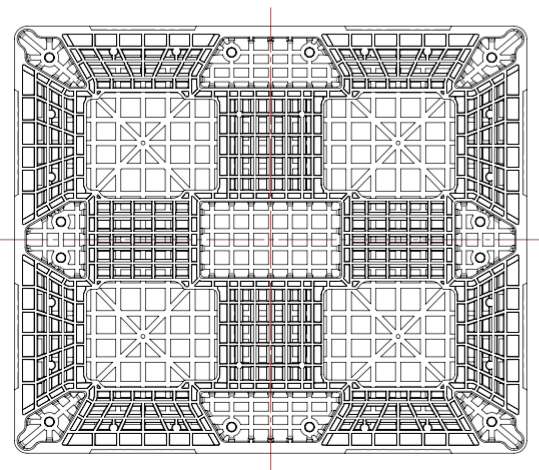

Technical Drawings

TOP VIEW

SIDE VIEW

FRONT VIEW

DIM "A"	DIM "B"	DIM "C"	DIM "D"	DIM "E"	DIM "F"	DIM "G"	DIM "H"	DIM "J"	DIM "K"	DIM "L"
48.062	40.052	6.068	10.073	7.76	10.113	13.818	7.009	.751	3.630	5.132

TOLERANCE
(+/-) 0.005 BASE PLUS .0025 PER INCH

BOTTOM VIEW

Nelson™

The Nelson Company

(443) 649-5294

plastic@NelsonCompany.com

www.NelsonCompany.com

www.NelsonTechCenter.com