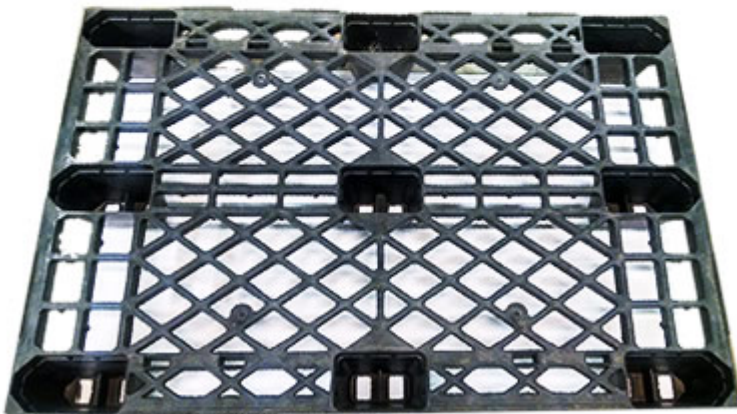

## Technical Data

Dimensions 46.77x31.49x5.51 inches  
Weight 17.5 lbs

### Load Capacities

Static 4400 lbs  
Dynamic 2200 lbs  
Racking --

Entry 4-way  
Truckload Qty 1976  
Stack TL 52

Load capacities for used pallets may be unavailable or may have changed since issued. Unit load Sample Tests (ST) are recommended to confirm successful use with specific applications and equipment. TL (truckload) quantities are approximate and may vary by transport equipment or other factors.

## Handling Data

<b>Nestable</b> Yes	<b>Reusability</b> One-Way & Multi-Trip	<b>ISPM-15 Exempt</b> Yes
<b>Stackable</b> No	<b>Destination</b> Captive & Export	<b>Food Grade</b> Yes, non-FDA
<b>Rackable</b> No	<b>Airfreight</b> Yes	<b>Pharmaceutical</b> Yes

## Features

- Standard size used across EU
- Design is popular in rail freight applications
- Nesting saves storage & shipping costs
- Low-cost Plastic Pallet
- Easy-to-clean hygienic design
- Suitable for packaged food items  
(not approved for direct food contact)
- Impervious to acids, fats, solvents and odors
- Resists water absorption & bacteria growth
- Inert to infestation, mold and mildew
- Consistently dimensionally accurate
- Exempt from ISPM 15 shipping regulations