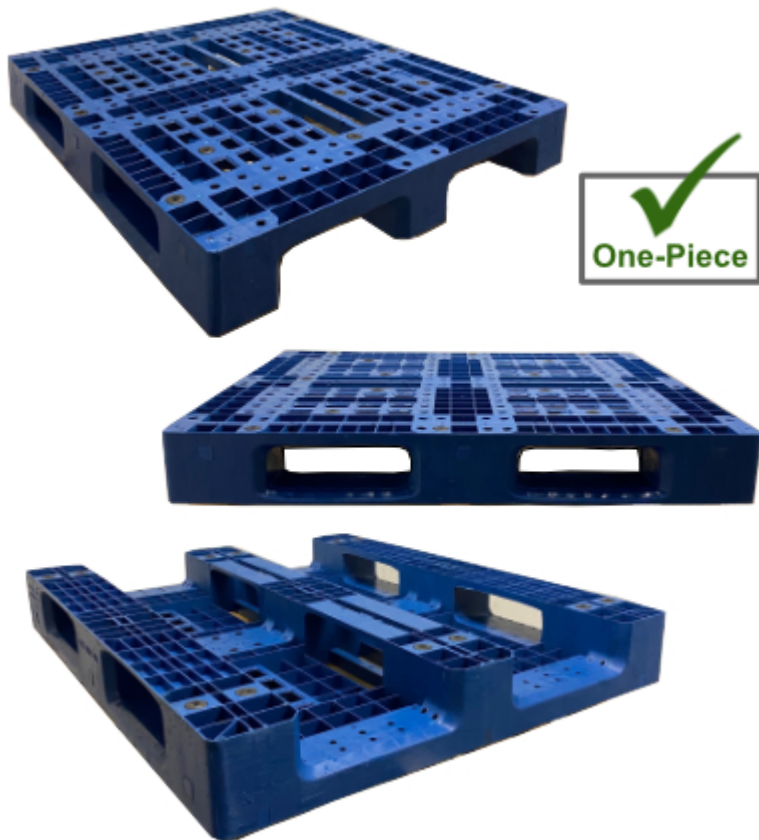

### Technical Data

Dimensions 47.24x39.37x5.9 inches (1200x1000x150 mm)  
Weight 30 lbs

#### Load Capacities

Static 11023 lbs  
Dynamic 2755 lbs  
Racking 1100 lbs

Entry 4-way  
Truckload Qty 510  
Stack TL 17

Load capacities for used pallets may be unavailable or may have changed since issued. Unit load Sample Tests (ST) are recommended to confirm successful use with specific applications and equipment. TL (truckload) quantities are approximate and may vary by transport equipment or other factors.

### Handling Data

<b>Nestable</b> No	<b>Reusability</b> One-Way & Multi-Trip	<b>ISPM-15 Exempt</b> Yes
<b>Stackable</b> Yes	<b>Destination</b> Captive & Export	<b>Food Grade</b> Yes, non-FDA
<b>Rackable</b> Yes	<b>Airfreight</b> Yes	<b>Pharmaceutical</b> Yes

### Features

Mixed load of various colors, mostly blue.

- One piece design for added durability
- Allows for safe double stacking
- Easy-to-clean hygienic design
- Suitable for packaged food items  
(not approved for direct food contact)
- Impervious to acids, fats, solvents and odors
- Resists water absorption & bacteria growth
- Inert to infestation, mold and mildew
- Consistently dimensionally accurate
- Exempt from ISPM 15 shipping regulations