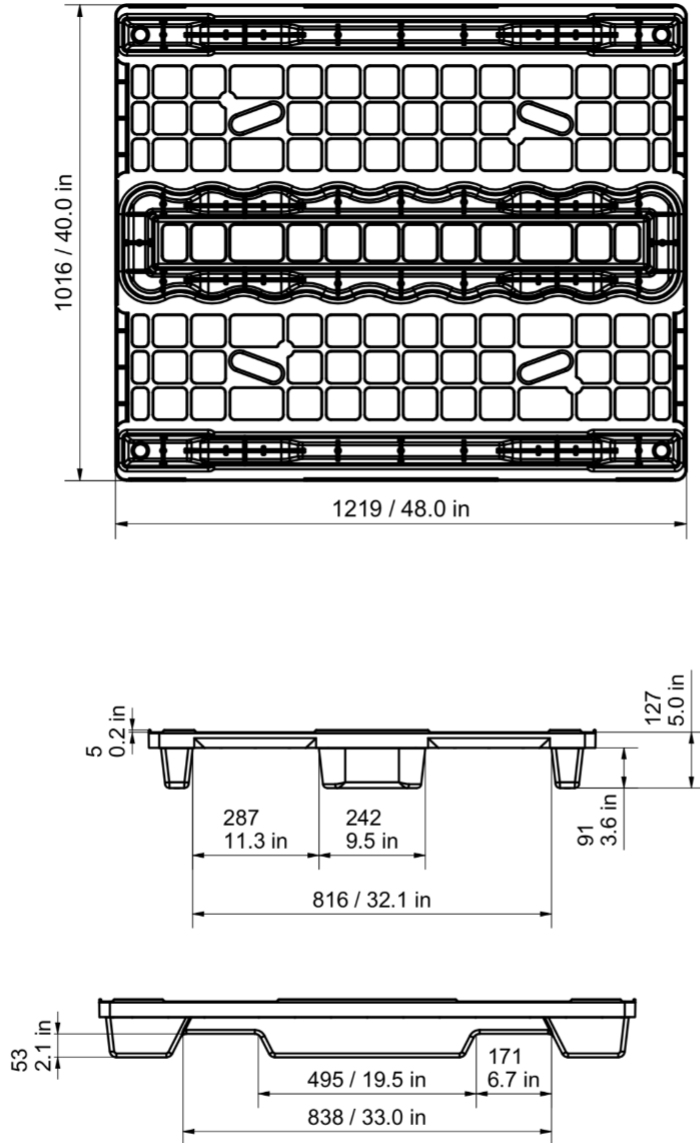

Technical Drawings

Nelson^{TM}

The Nelson Company

(443) 649-5294

plastic@NelsonCompany.com

www.NelsonCompany.com

www.NelsonTechCenter.com