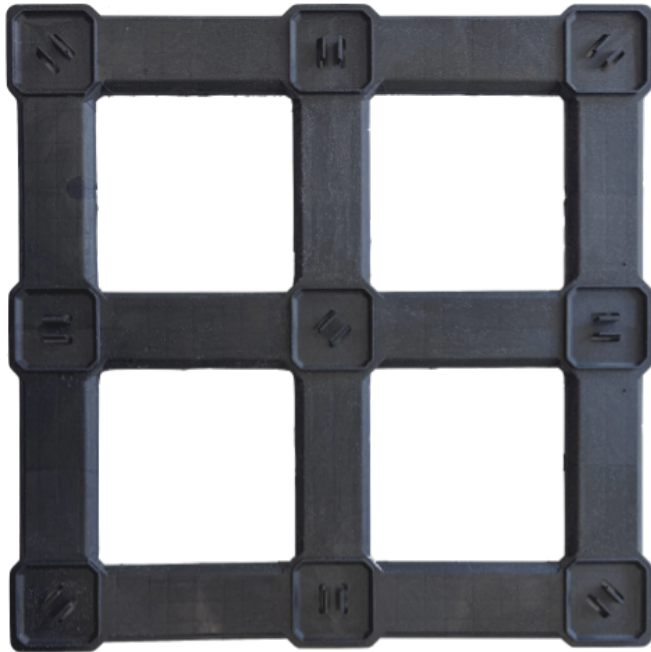

CP-4545-FP-446-Bottom

45x45 (Square)
Plastic Bottom Runner

Technical Data

Dimensions	44.5 x 44.5 x 1.0 inches	
Weight	14.5 lbs each	
Quantities	35 per Bundle	70 per 96" Stack

Materials and Colors

Condition

New

Material

HDPE/PP (Recycled)

Color

Black

(High-Density Polyethylene/Polypropylene)

Deck Specs

Top Deck

Open

Bottom Deck

6 Runner - Perimeter+2 Cross

Uses

Use with work orders to create:

- **CP-4545-FP-446**
1 Bottom + CP-4545-N-440

1 Bottom

CP-CP-4545-N-440